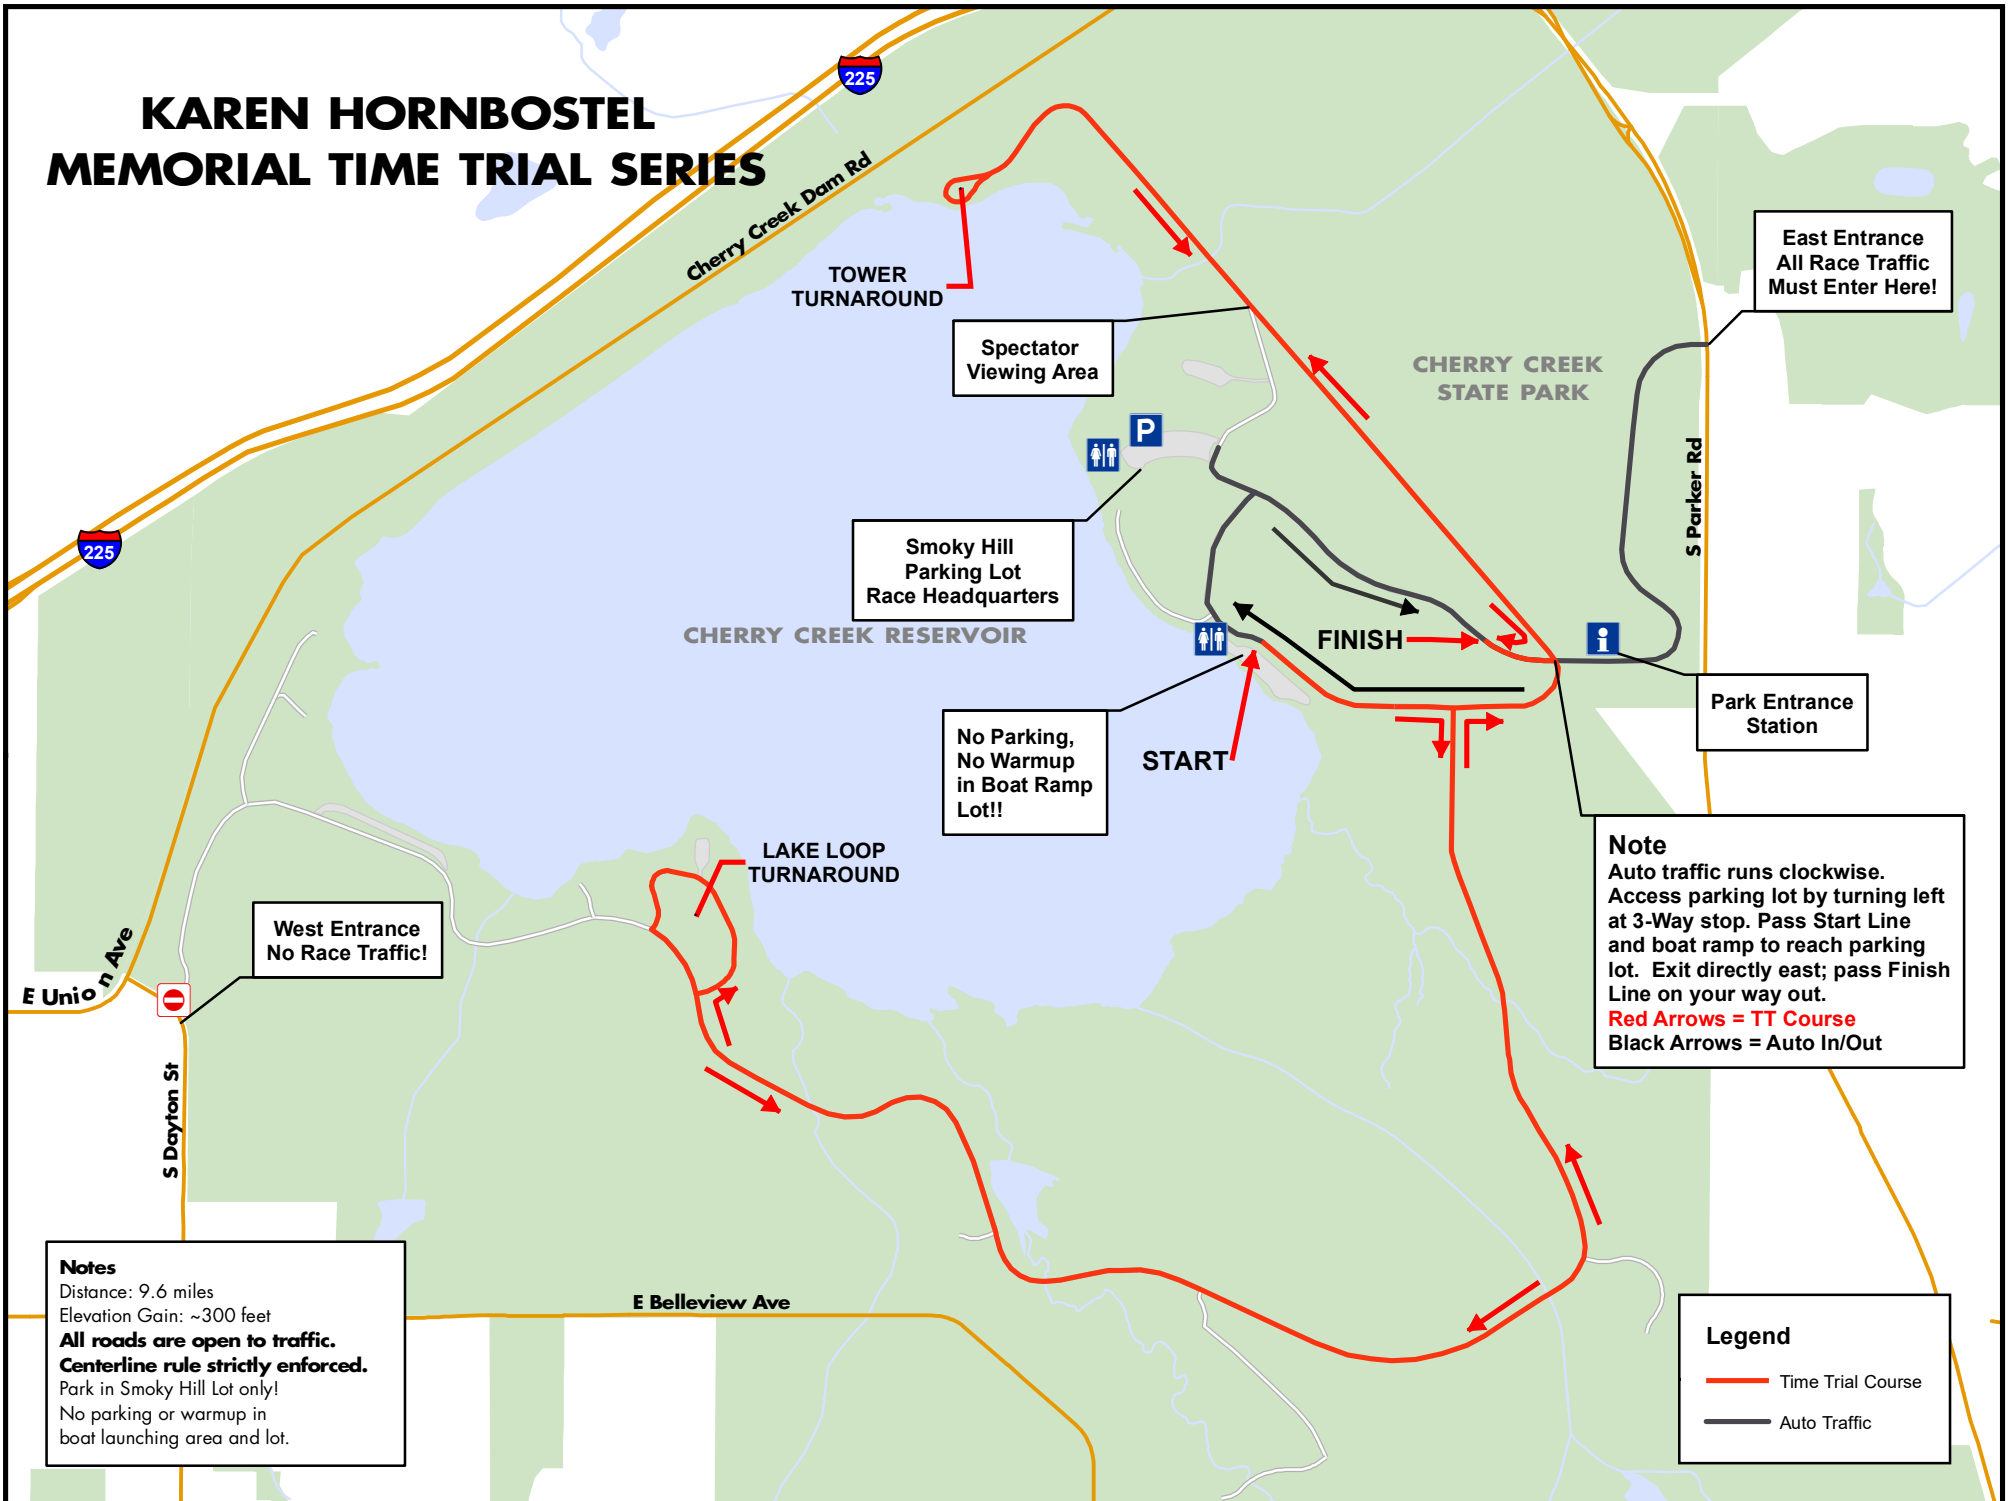

KAREN HORNBOSEL MEMORIAL TIME TRIAL SERIES

West Entrance
No Race Traffic!

No Parking,
No Warmup
in Boat Ramp
Lot!!

East Entrance
All Race Traffic
Must Enter Here!

Note
Auto traffic runs clockwise.
Access parking lot by turning left
at 3-Way stop. Pass Start Line
and boat ramp to reach parking
lot. Exit directly east; pass Finish
Line on your way out.
Red Arrows = TT Course
Black Arrows = Auto In/Out

Notes
Distance: 9.6 miles
Elevation Gain: ~300 feet
All roads are open to traffic.
Centerline rule strictly enforced.
Park in Smoky Hill Lot only!
No parking or warmup in
boat launching area and lot.

Legend
— Time Trial Course
— Auto Traffic