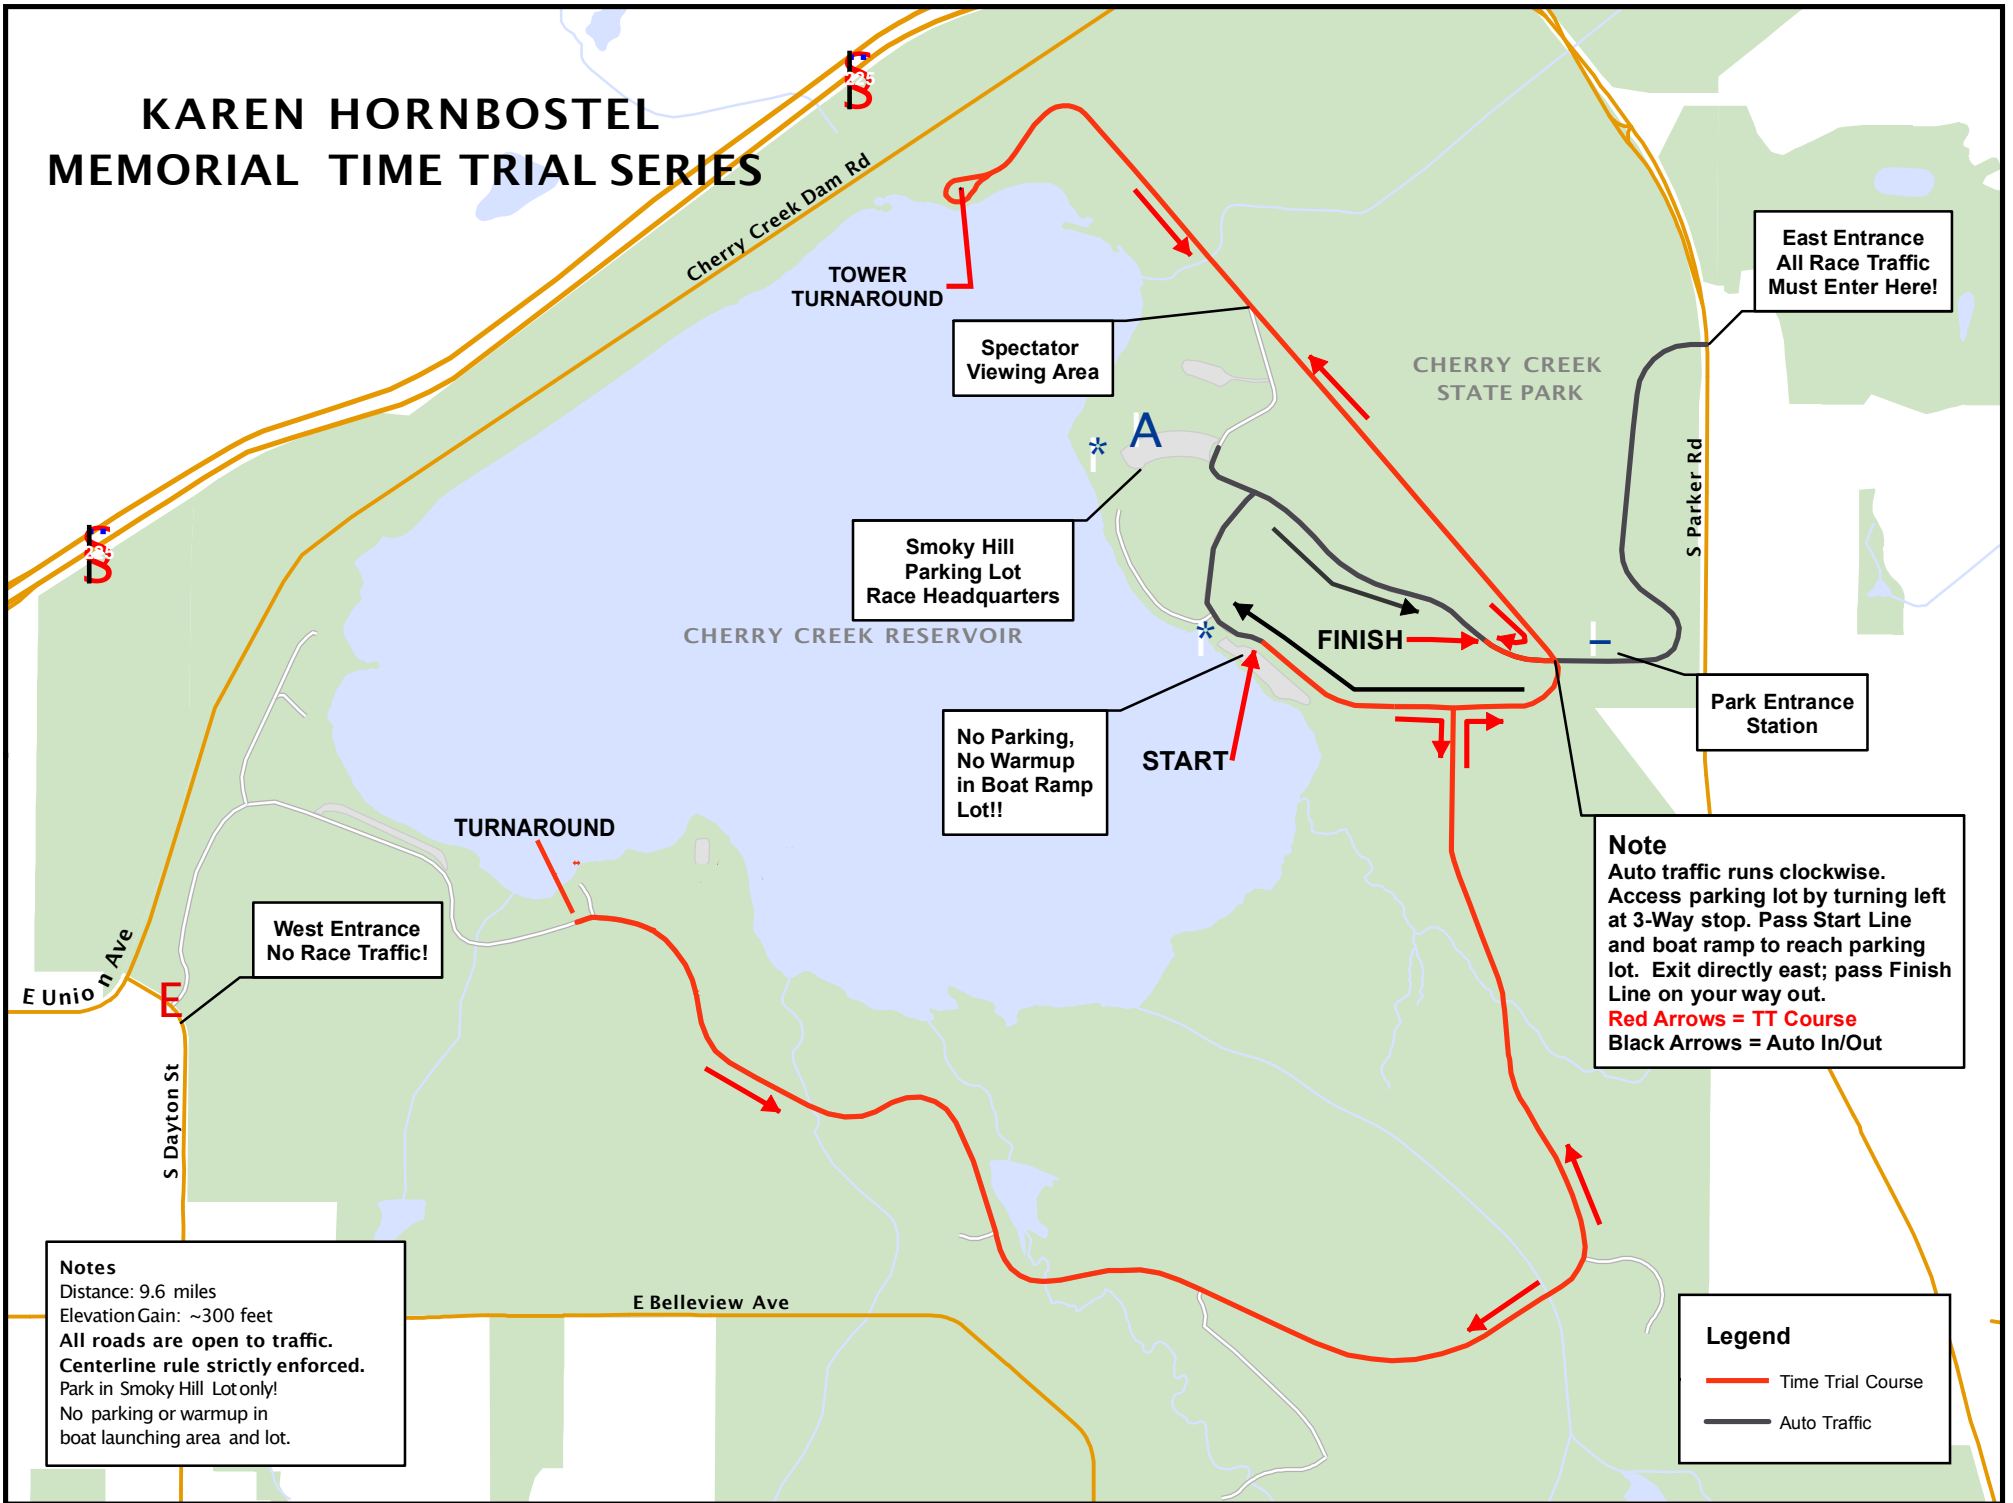

KAREN HORNBOSTEL MEMORIAL TIME TRIAL SERIES

Notes
 Distance: 9.6 miles
 Elevation Gain: ~300 feet
All roads are open to traffic.
Centerline rule strictly enforced.
 Park in Smoky Hill Lot only!
 No parking or warmup in boat launching area and lot.

No Parking,
 No Warmup
 in Boat Ramp
 Lot!!

East Entrance
 All Race Traffic
 Must Enter Here!

Note
 Auto traffic runs clockwise.
 Access parking lot by turning left
 at 3-Way stop. Pass Start Line
 and boat ramp to reach parking
 lot. Exit directly east; pass Finish
 Line on your way out.
Red Arrows = TT Course
Black Arrows = Auto In/Out

Legend
 — Time Trial Course
 — Auto Traffic